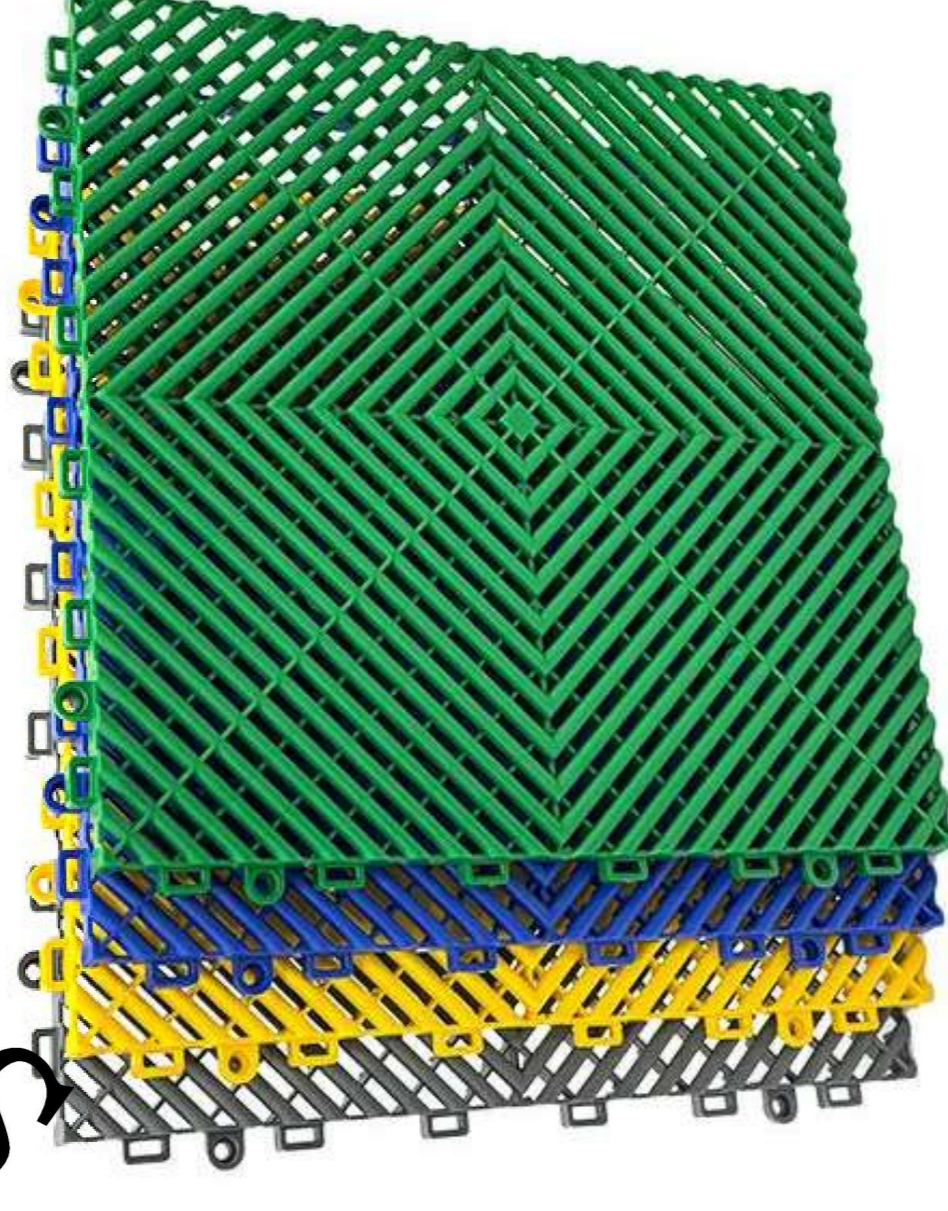

### 1.8 Classic Fixed Hole Plate

Model: SW-ZH003

Size: 40\*40\*1.8cm

Material: PP (Polypropylene)

Features: Circular structure, with Fixed Holes

Color: