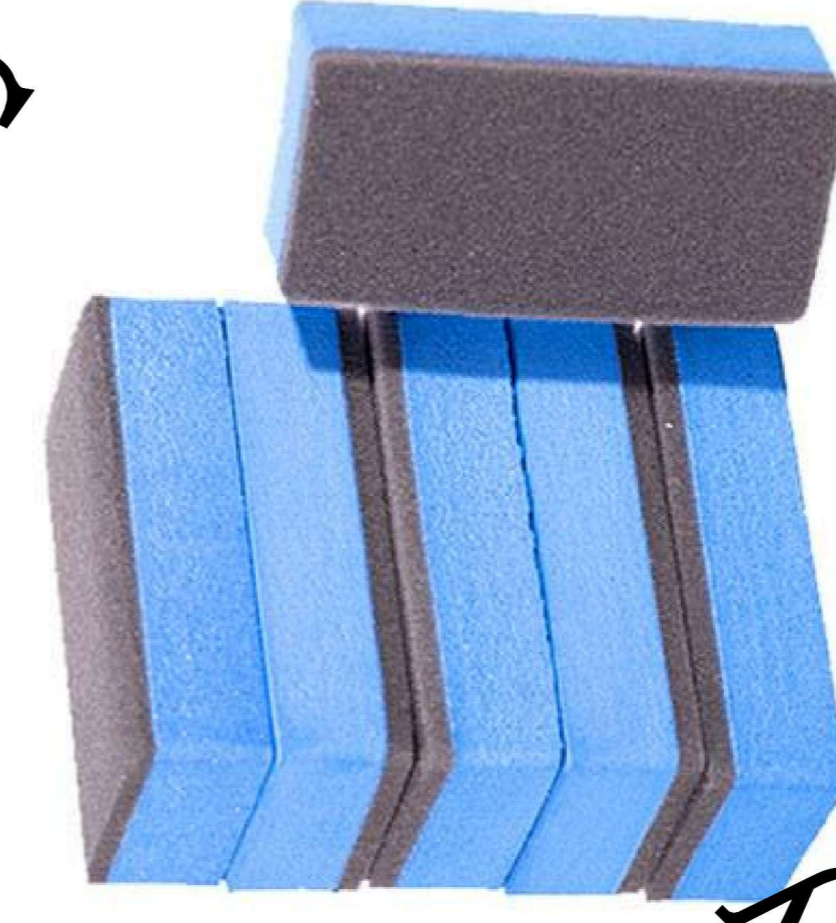

Coating Applicator Sponge

Model: SW-Y006

Size: 8*4*2cm

Application parts: paint surface, glass

Function: for coating and crystal plating