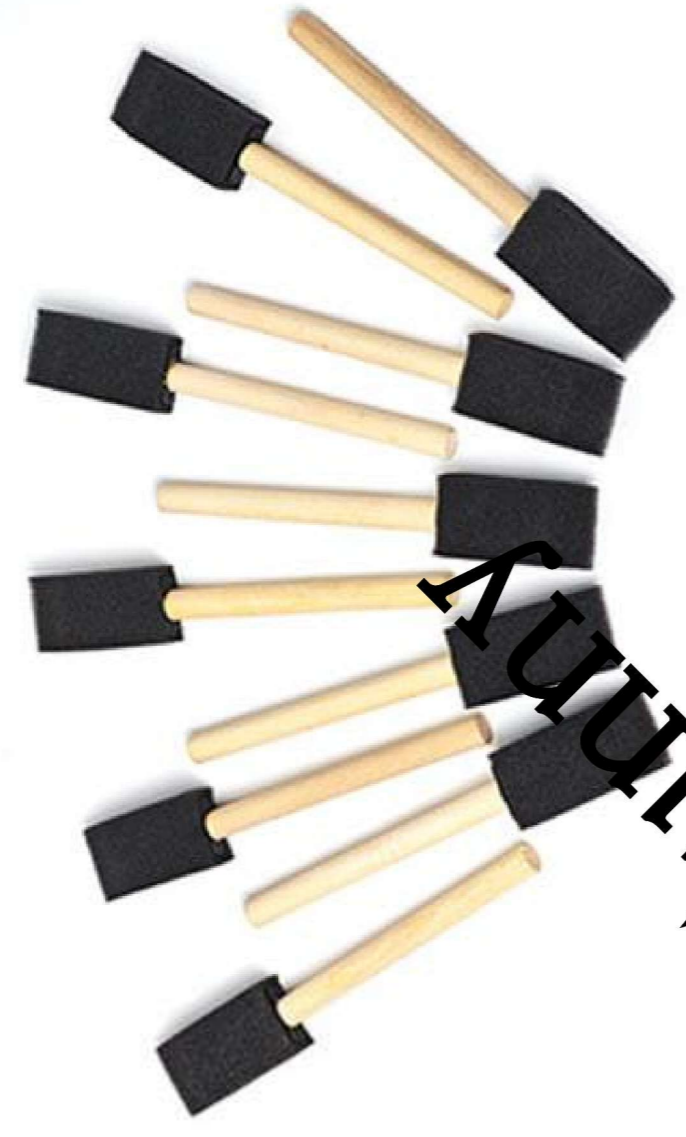

Small sponge rub (Pack of 10)

Model: SW-SZ002
Size: 15*2.5*1.5cm (Single Piece)
Part of Use: Automobile interior
Function: Clean the air vents of their conditioner