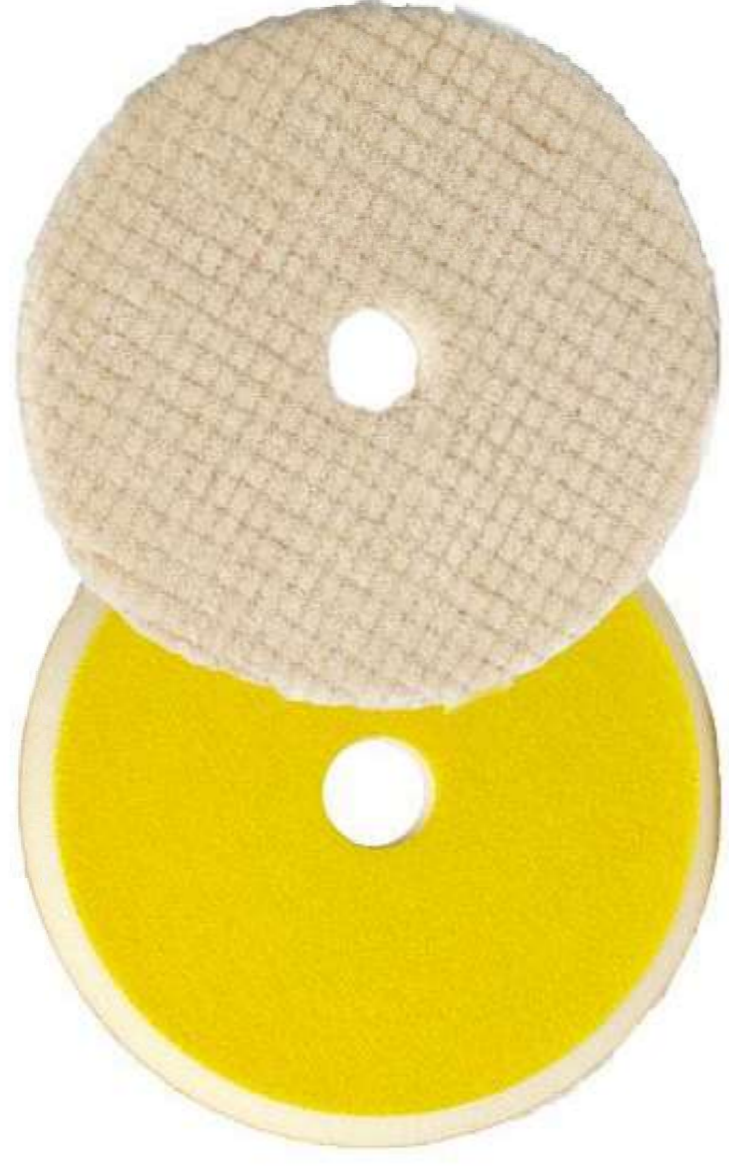

7-Inch Wool Pad

Model: SW-PG004
Part of Use: Painted surfaces
Function: Polishing