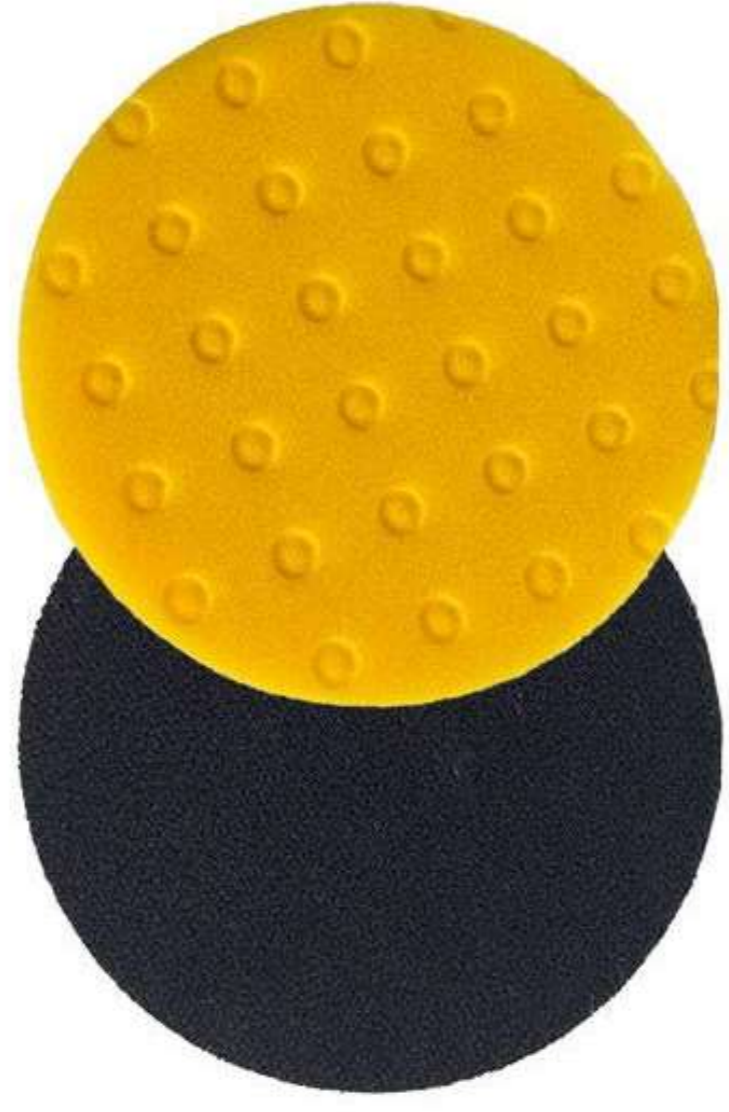

CAR WASH

POLISHING PAD SERIES

Polishing sponge

5.5-Inch Gold (Refined Cotton)

Model: SW-PG017
Part of Use: Automotive Interior
Function: Polishing