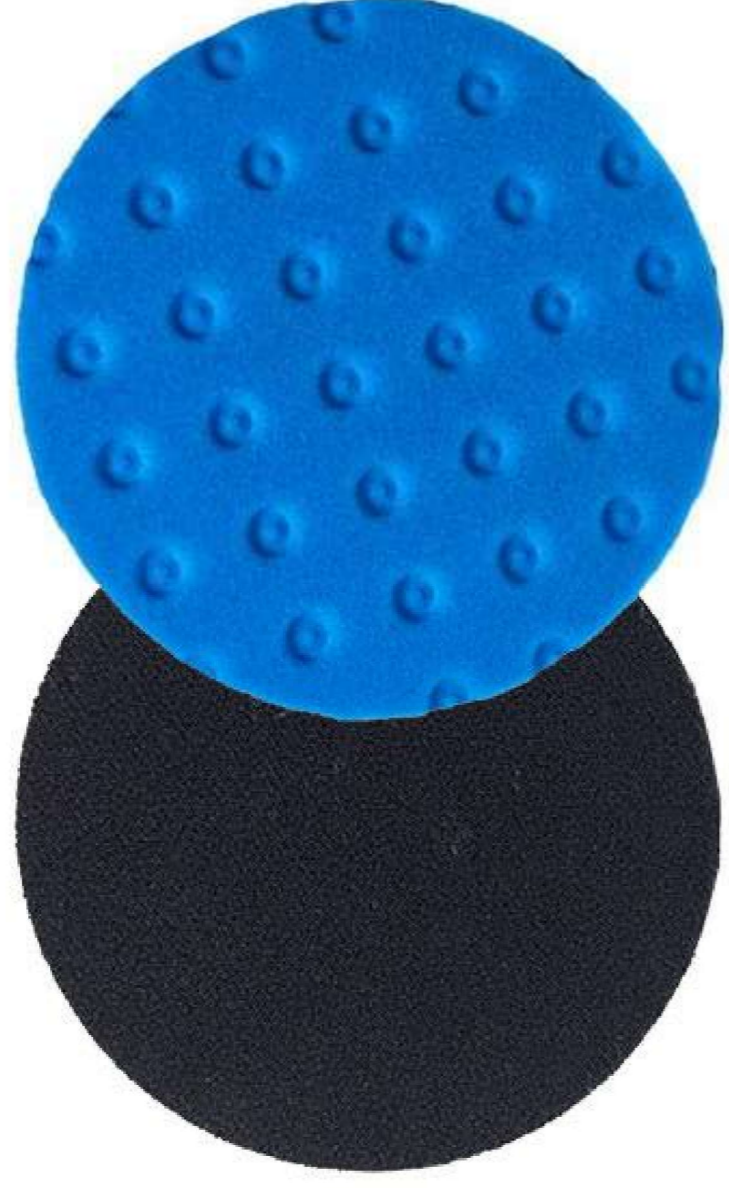

# POLISHING PAD SERIES

Polishing sponge

**5.5-Inch Gold (Refined Cotton)**

Model: SW-PG017  
Part of Use: Automotive Interior  
Function: Polishing

**5.5-Inch Blue (Mirror Finish)**

Model: SW-PG018  
Part of Use: Automotive Interior  
Function: Polishing