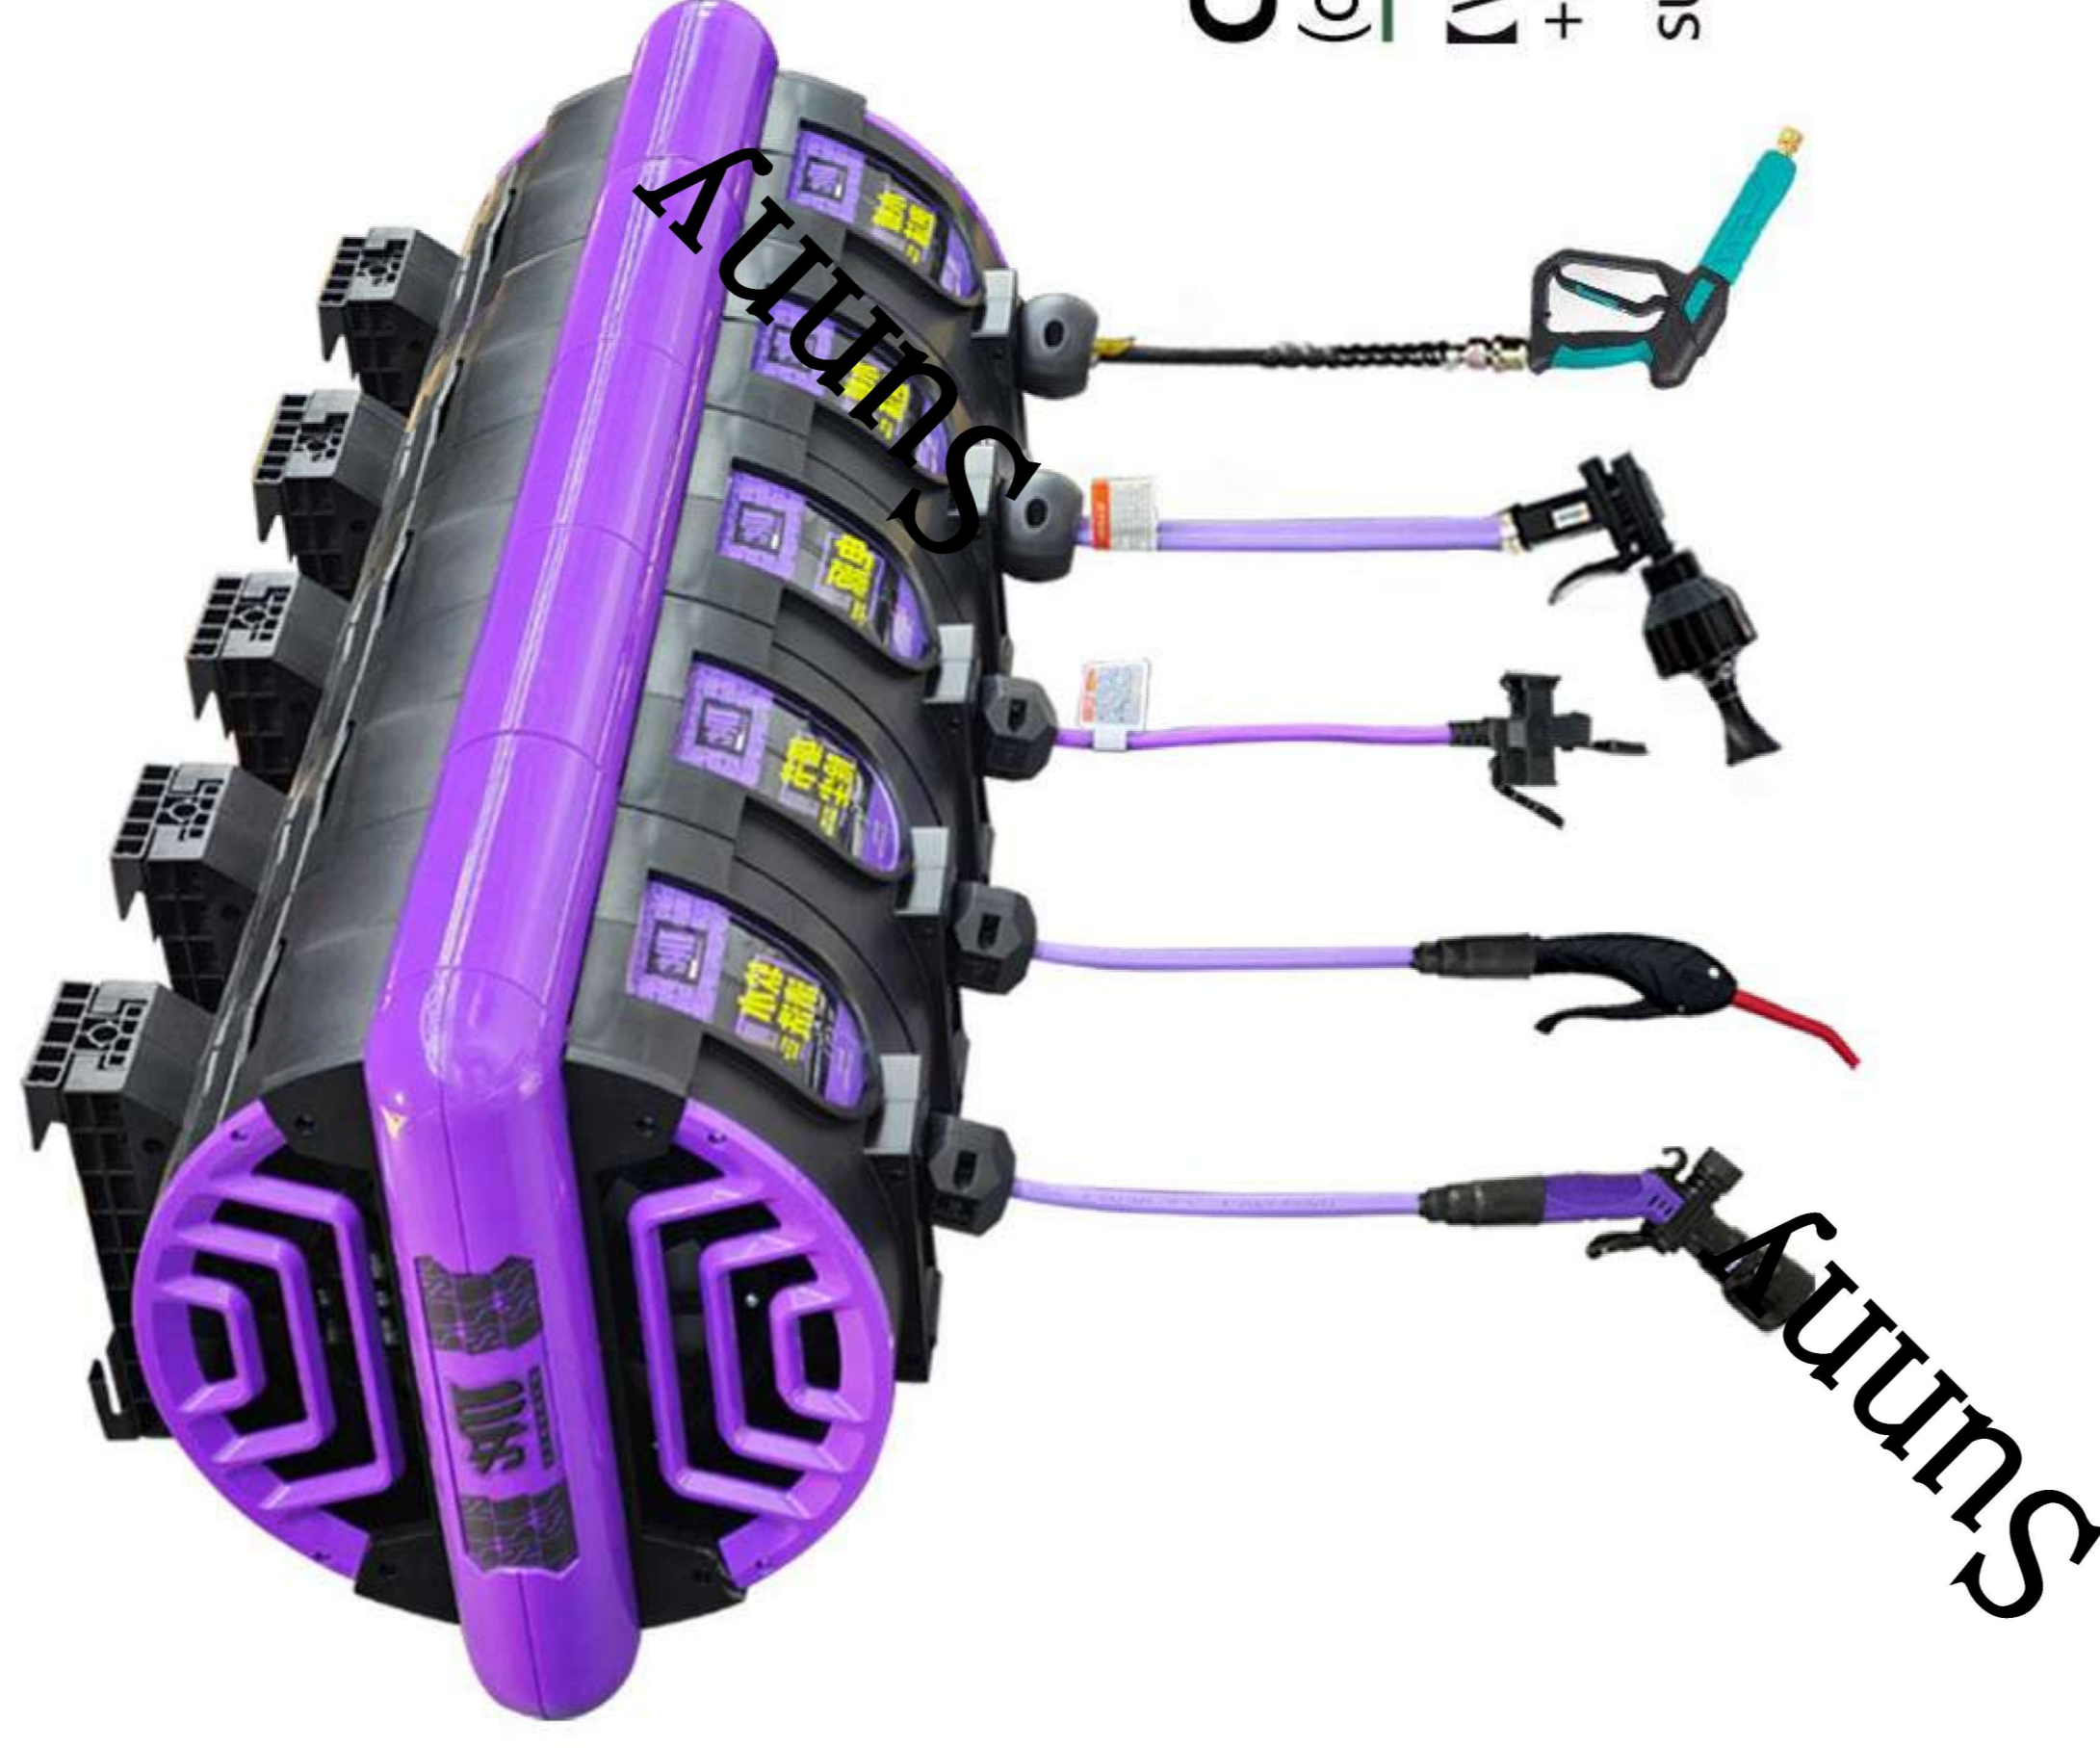

CAR WASH

SERIES OF CAR WASHING HOSE REELS

Car wash hose reel

Combined hose reel (can be any combination)

【Water+ Electric+ Air
+Foam+ High pressure 】
suitable for car film&carwash shop