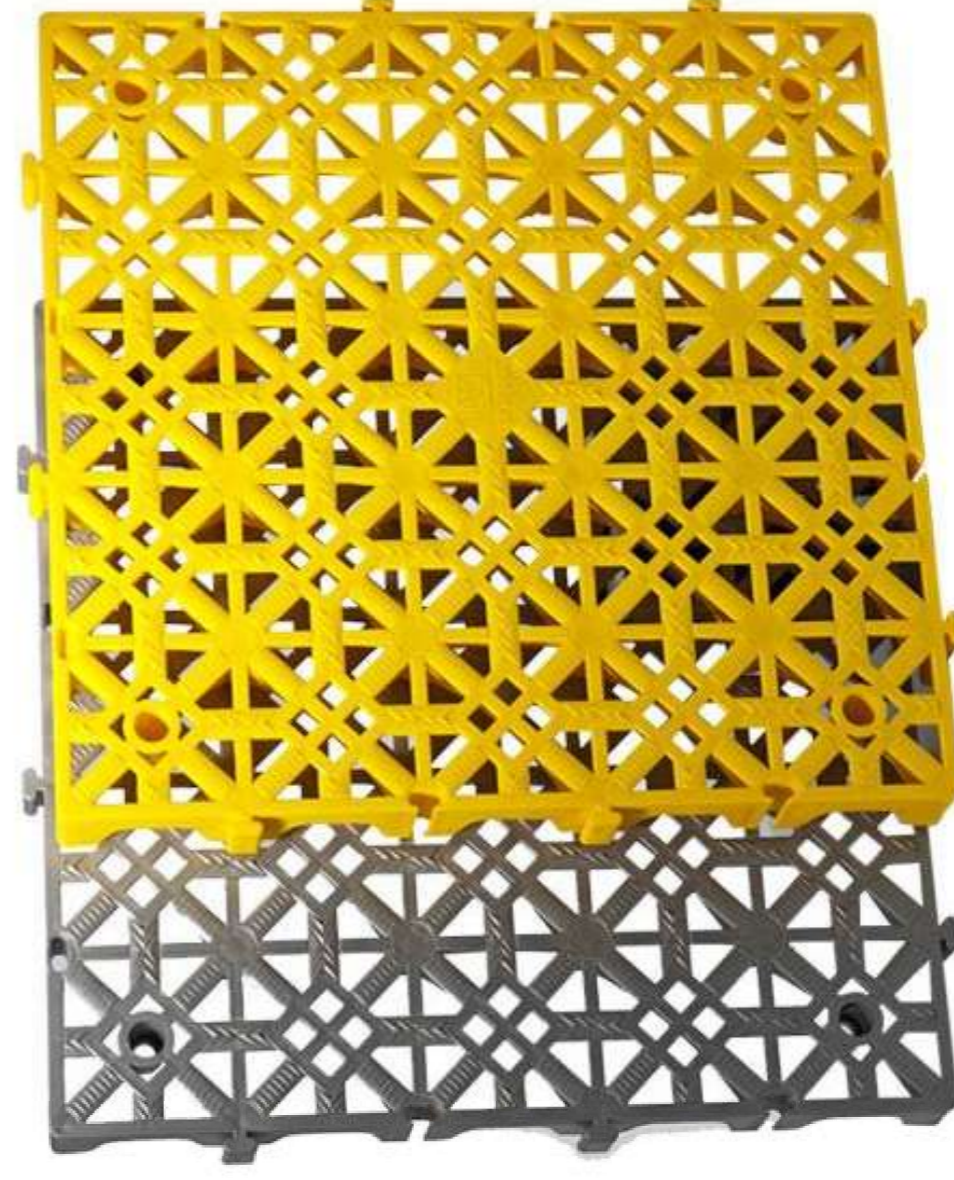

## 3.0 Groove plastic floor

Model: SW-ZH009

Size: 40\*40\*3.0cm

Material: PP (Polypropylene)

Features: it has excellent anti-slip performance

Color: 

SUNNY