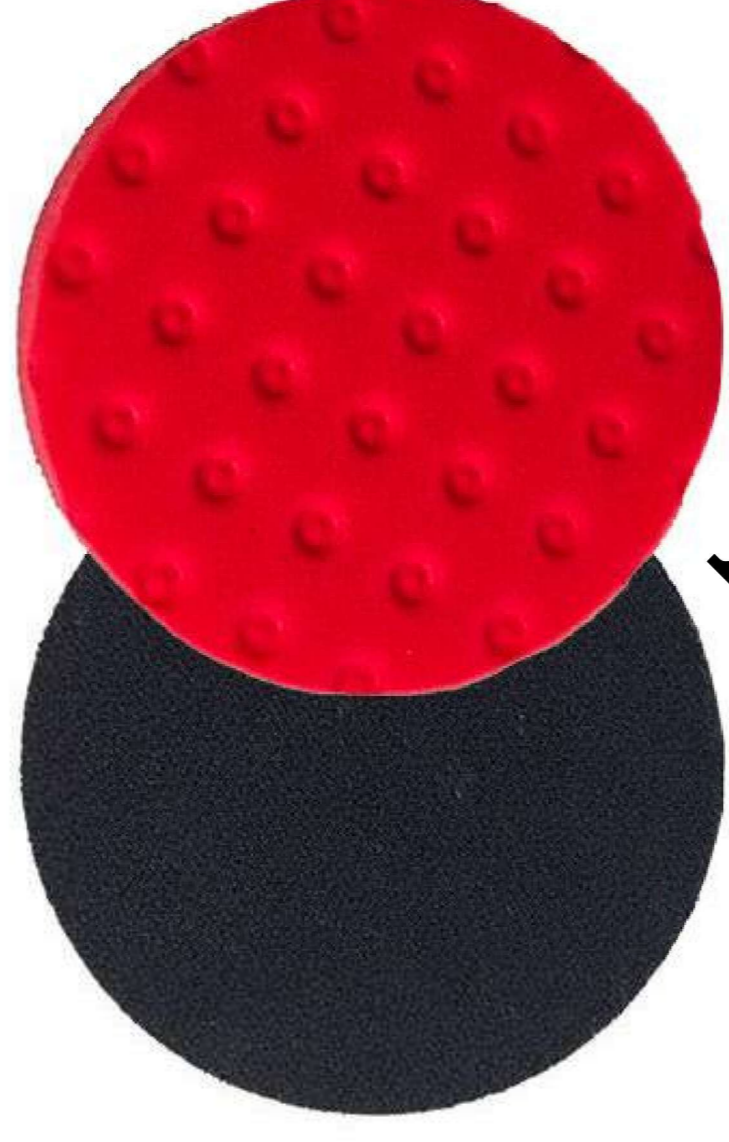

# POLISHING PAD SERIES

Polishing sponge

**5.5-Inch Gold (Refined Cotton)**

Model: SW-PG017  
Part of Use: Automotive Interior  
Function: Polishing

**5.5-Inch Blue (Mirror Finish)**

Model: SW-PG018  
Part of Use: Automotive Interior  
Function: Polishing