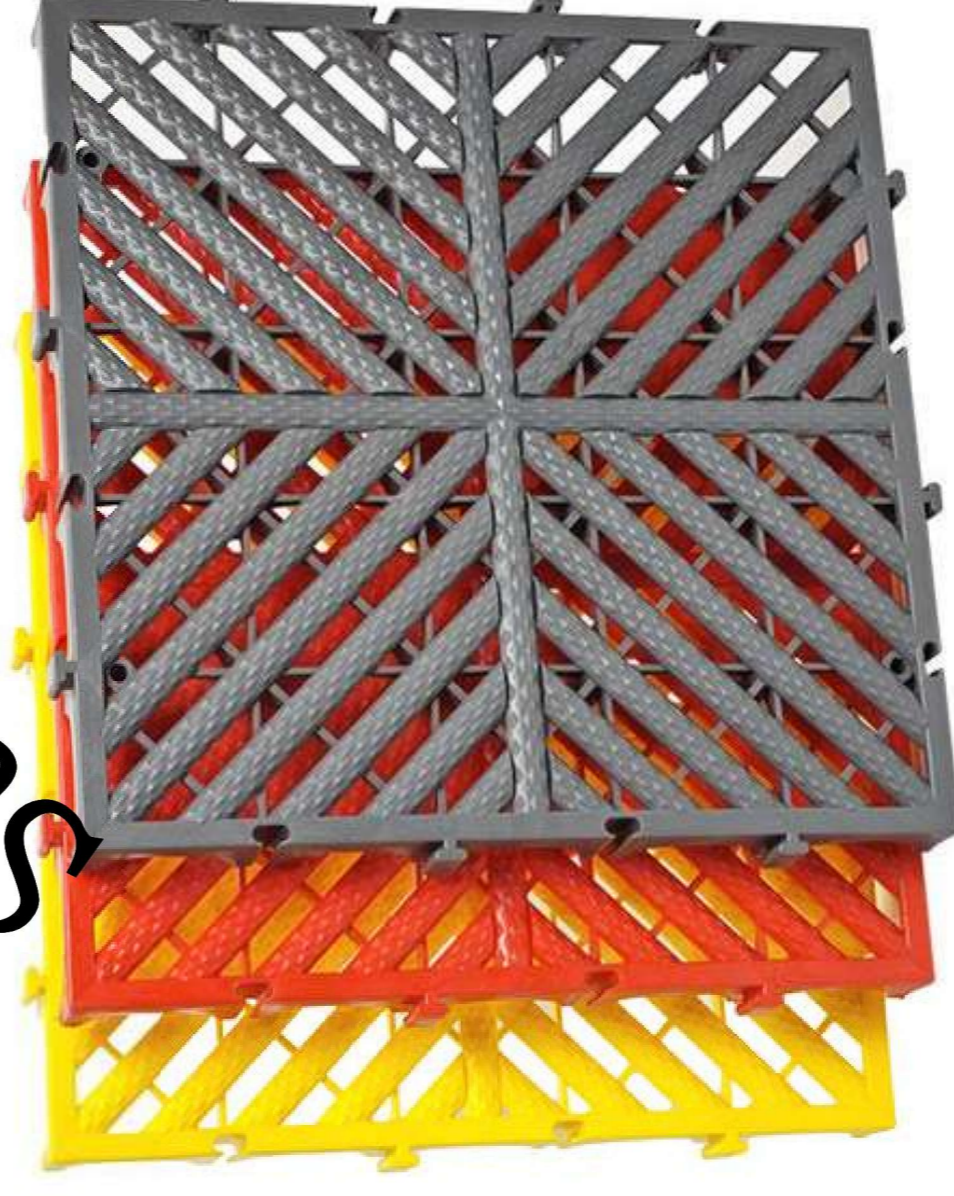

SUNNY

3.0/4.0 Diamond-patterned Floor Grille

Model: SW-ZH011

Size: 40*40*3.0cm/40*40*4.0cm

Material: PP (Polypropylene)

Features: Diamond pattern, T-shaped four-sided lock

Color: