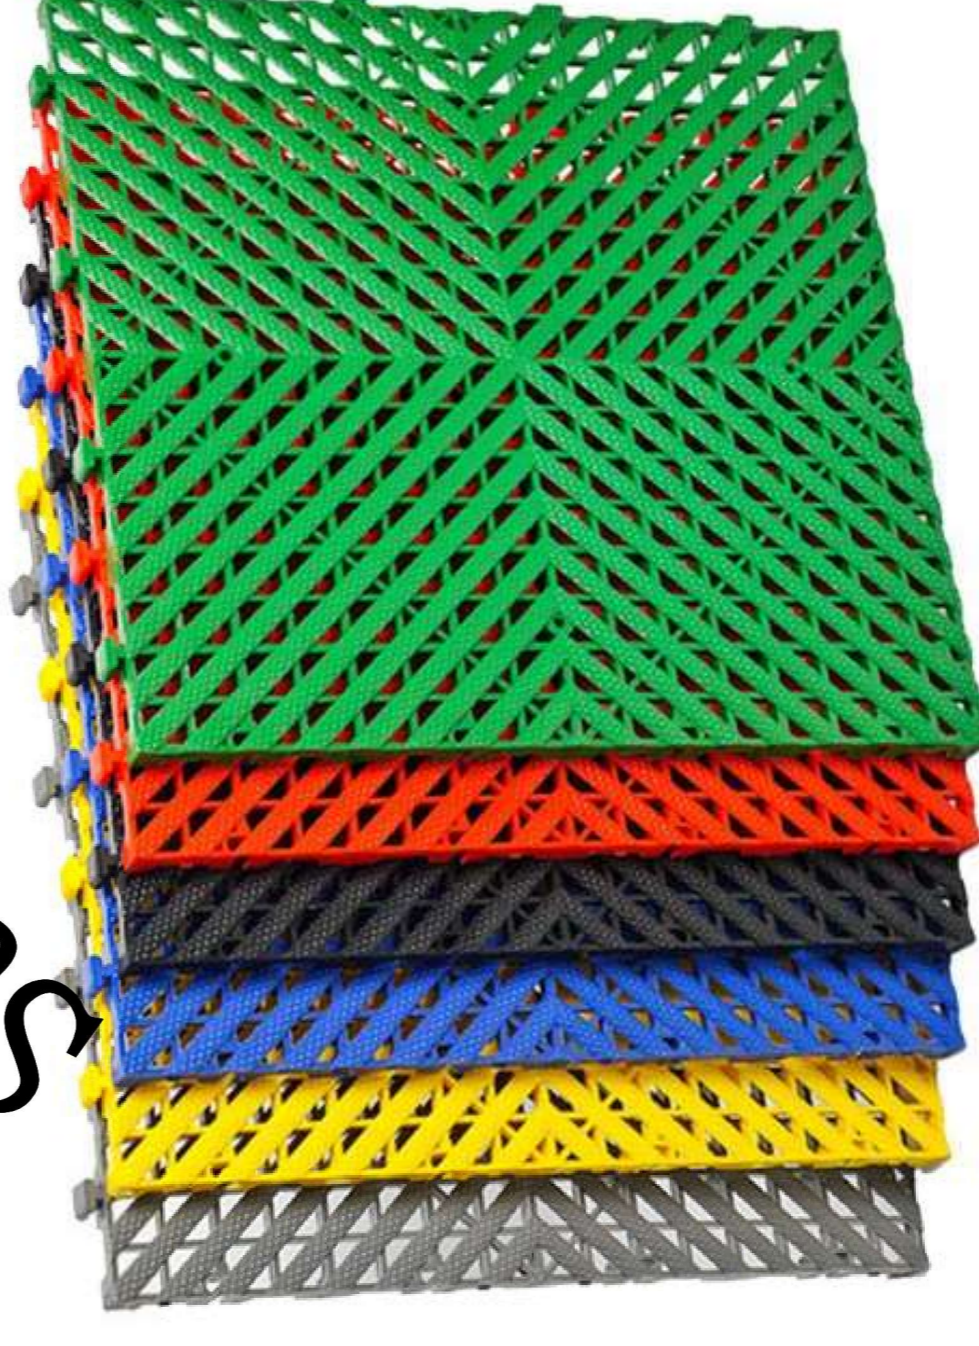

### 1.8 Enhanced Version Floor Grille

Model: SW-ZH002

Size: 40\*40\*1.8cm

Material: PP (Polypropylene)

Features: X-Shaped Structure, ring lock

Color: